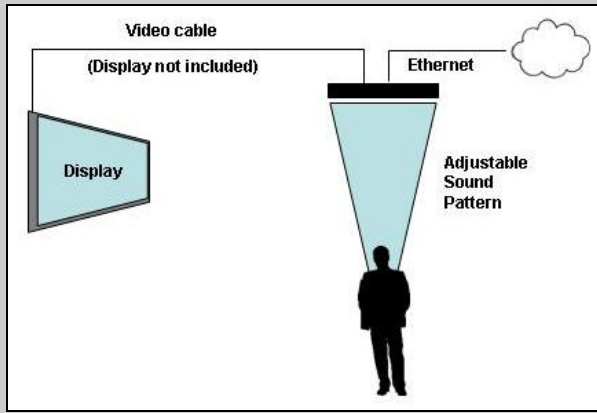

Dakota Audio Digital Signage Player-Speaker Feature Matrix

FA-906 24"
SD

FA-905 36"
SD

FA-908 24"
HD

FA-907 36"
HD

DISPLAY RESOLUTION

480p Standard Definition (SD)

1080p High Definition (HD)

		480p Standard Definition (SD)	1080p High Definition (HD)	
DISPLAY	VGA	√	√	
	Svideo	√		
	Component	√	√	
	HDMI		√	
	DVI		Via adaptor	
CONTROL/ CONNECTIVITY	GPIO		√	
	RS232		√	
	USB	√	√	
	Reset button	√	√	
	Ethernet	√	√	
	Memory	Compact Flash	SD Card	
	Wi-Fi Wireless via adaptor	√	√	
FEATURES	Playlist support	√	√	
	Usage Statistics/Data Logging	√	√	
	Scheduling	√	√	
	Multiple zones		√	
	Touchscreen		√	
	Motion Sensor		√	
	External Push Buttons		√	
	RSS/Text Ticker		√	
	Advanced Impression Tracking		√	
	Synchronize Multiple Displays		via GPIO or Ethernet	
	Expansion Modules: Optional Extra Audio / Video ports: 2 USB, 18 bi directional GPIOs, Optical SPDIF out, 3 analog stereo outputs, 1 headphone jack		√	
MEDIA FORMATS	VIDEO	MPEG 2/4	√	√
		Powerpoint 2007	√	√
		Live Video Feed Support		√
	IMAGE	BMP, PNG		√
		JPEG	√	√
	AUDIO	MP3	√	√
		WAV, WMA, AC3 Stereo		√
		HDMI & SPDIF AC3 5.1		√
		5.1 Dolby Decoder		√